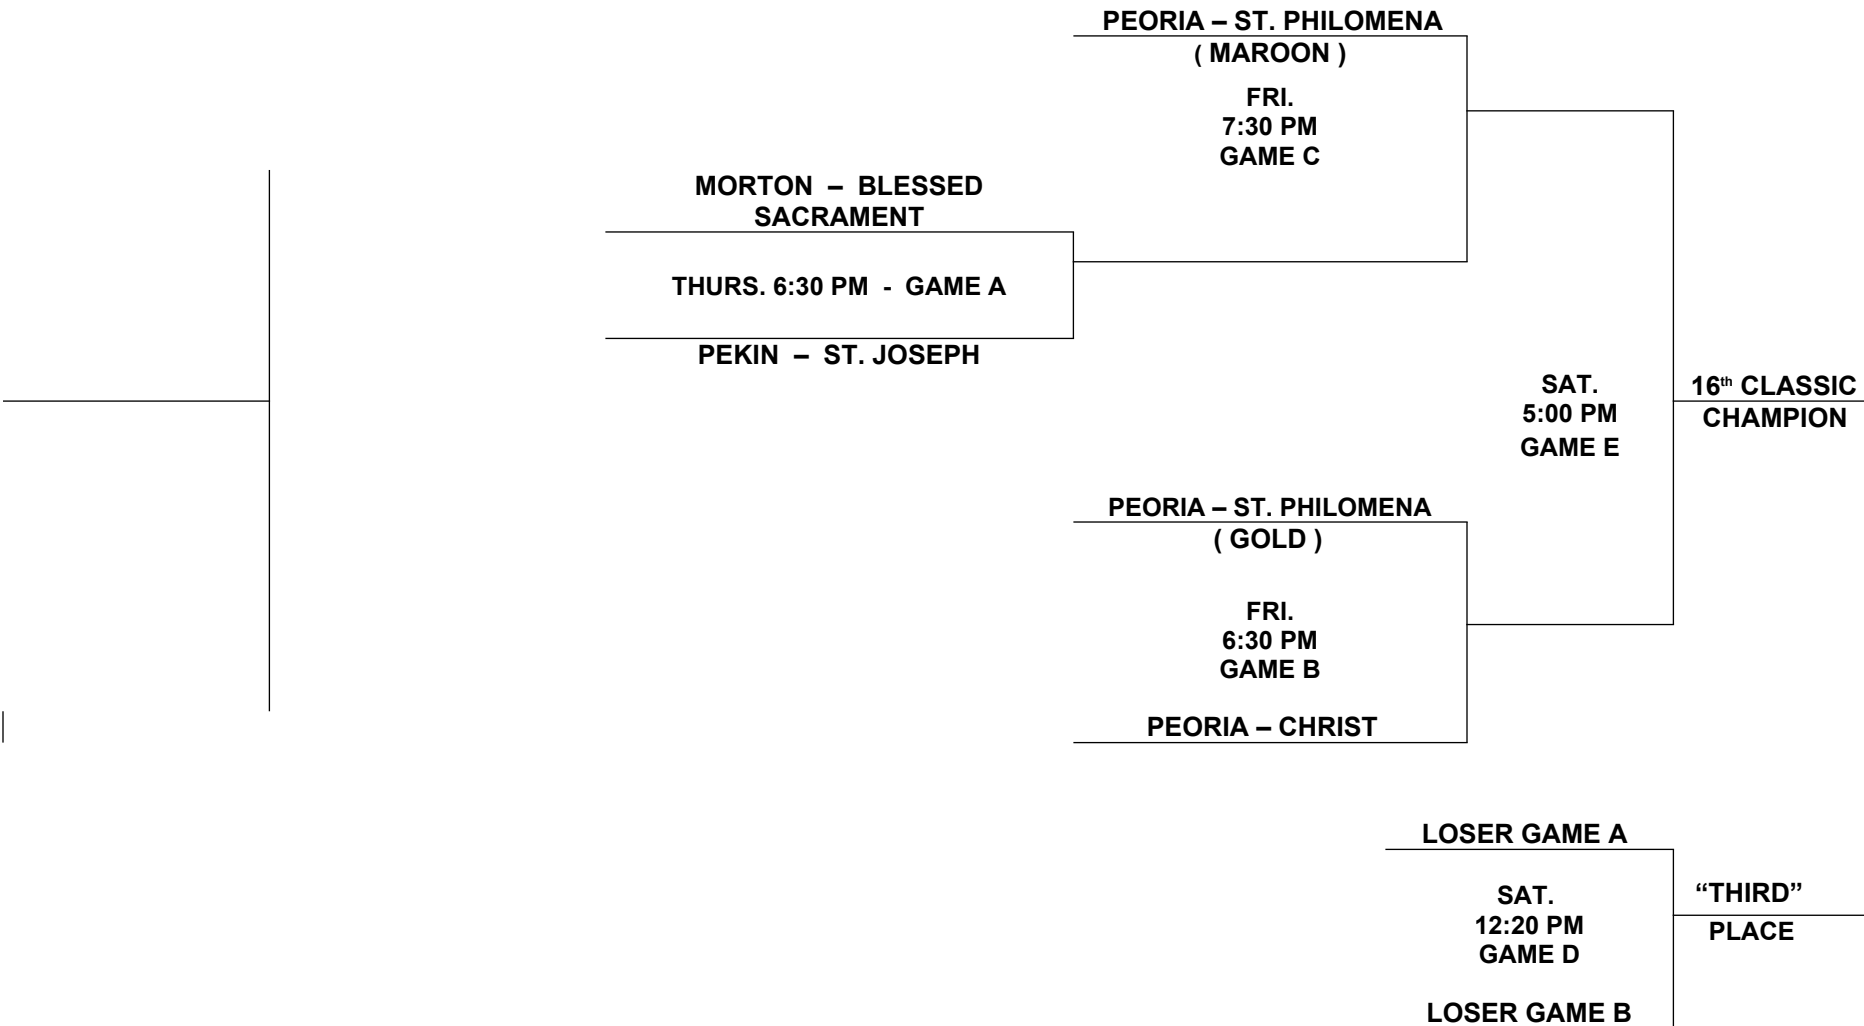

All games at Bethel Lutheran School in Morton with home team on top of bracket.

2021 BETHEL LUTHERAN FLAMES 6th GRADE CLASSIC – BOYS' DIVISION

2021 BETHEL LUTHERAN FLAMES 6th GRADE CLASSIC – BOYS' DIVISION